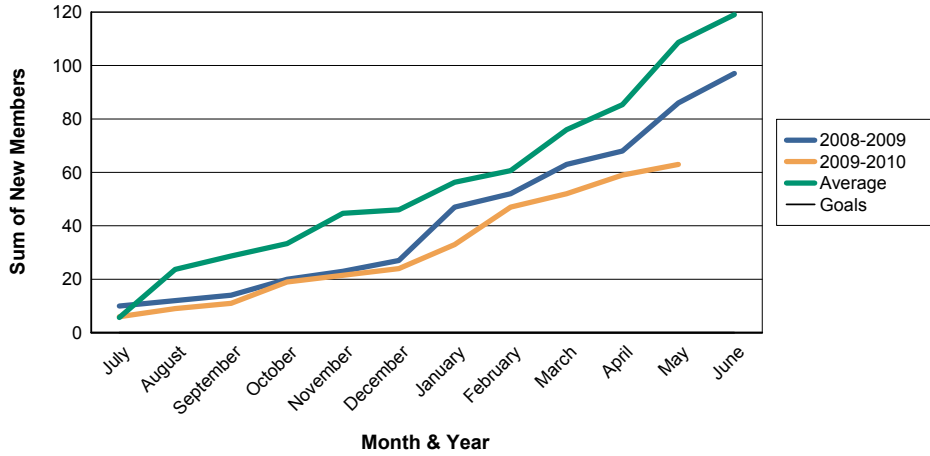

For District 1110S

Sum of Charter Members/ Month & Year

For District 1110S

3 Year Comparisons for GMT Constitutional Area 4

By GMT District

As of May 2010

Sum of New Members/ Month & Year

For District 1110S