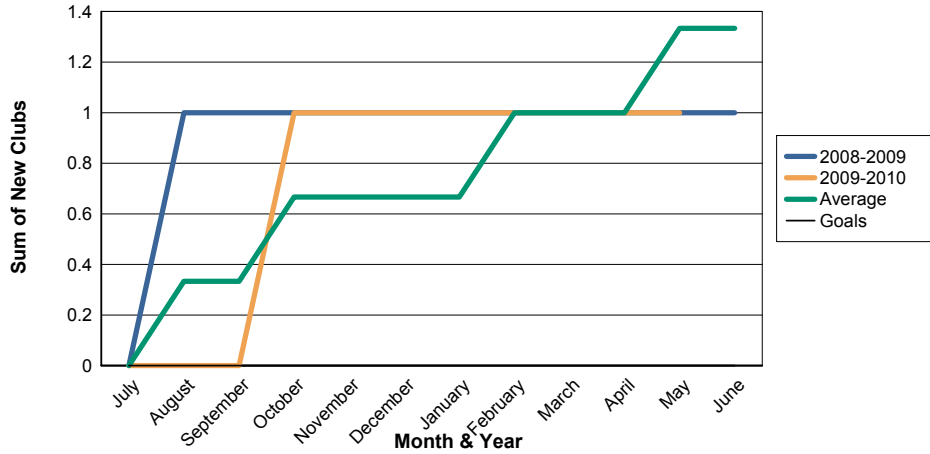

3 Year Comparisons for GMT Constitutional Area 4

By GMT District

As of May 2010

Sum of New Clubs/ Month & Year

For District 1110S

Sum of Dropped Clubs/ Month & Year

For District 1110S

Sum of Net Clubs/ Month & Year