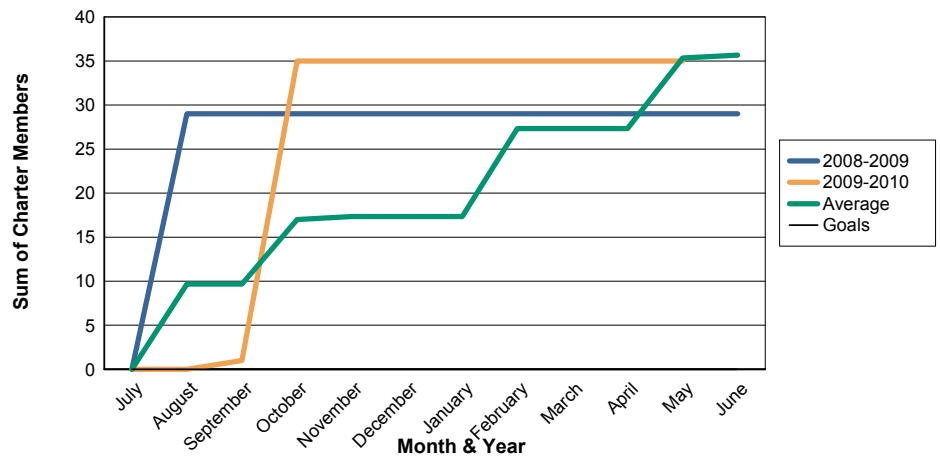

Sum of Charter Members/ Month & Year

For District 1110S