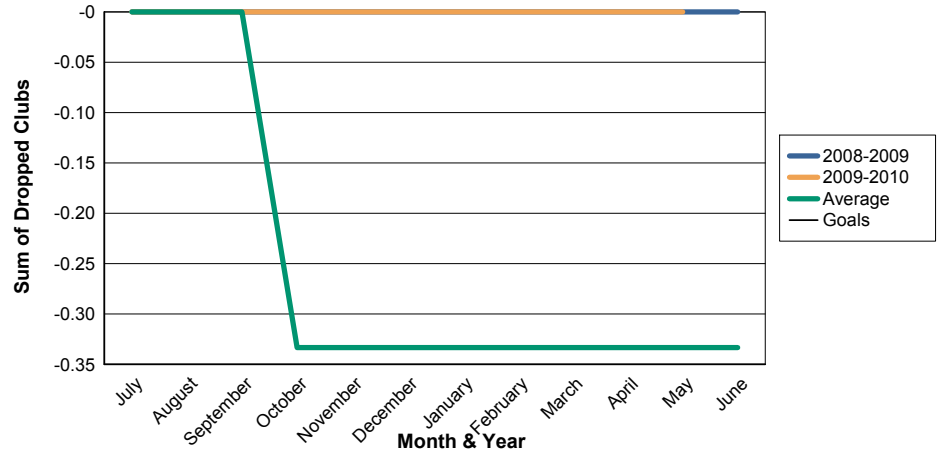

3 Year Comparisons for GMT Constitutional Area 4

By GMT District

As of May 2010

Sum of New Clubs/ Month & Year

For District 1110S

Sum of Dropped Clubs/ Month & Year

For District 1110S

Sum of Net Clubs/ Month & Year