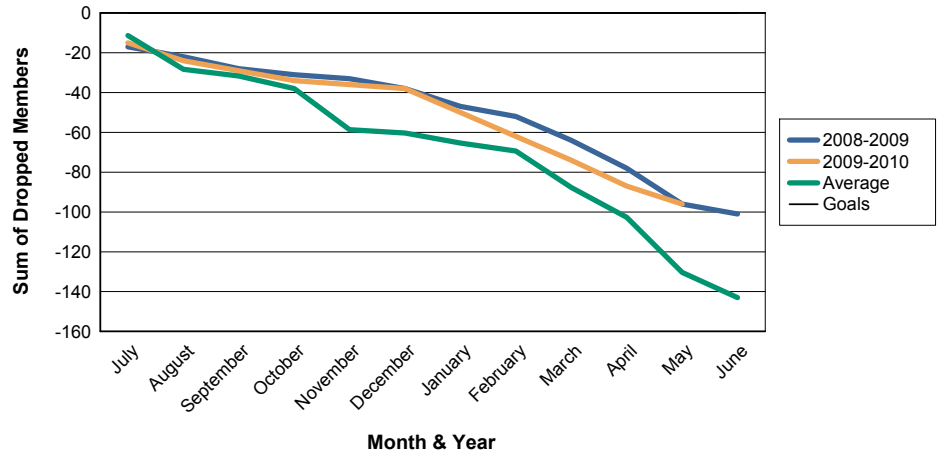

Sum of Dropped Members/ Month & Year

For District 1110S