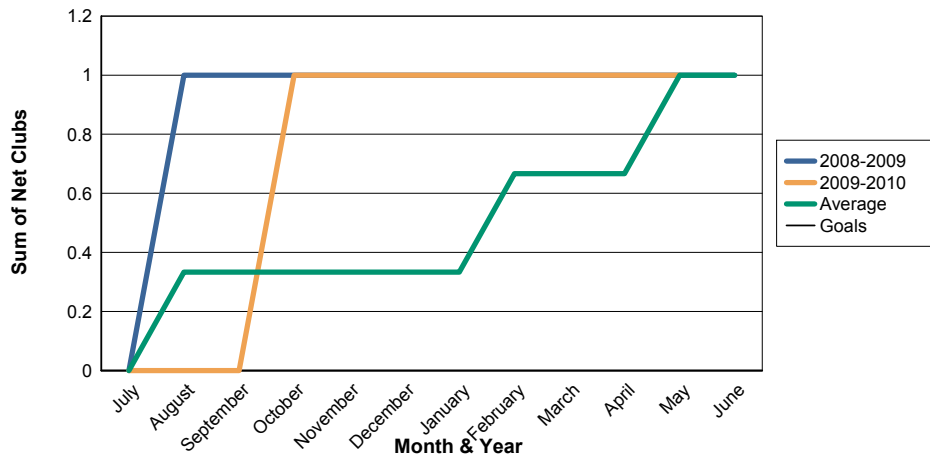

Sum of Net Clubs/ Month & Year

For District 1110S